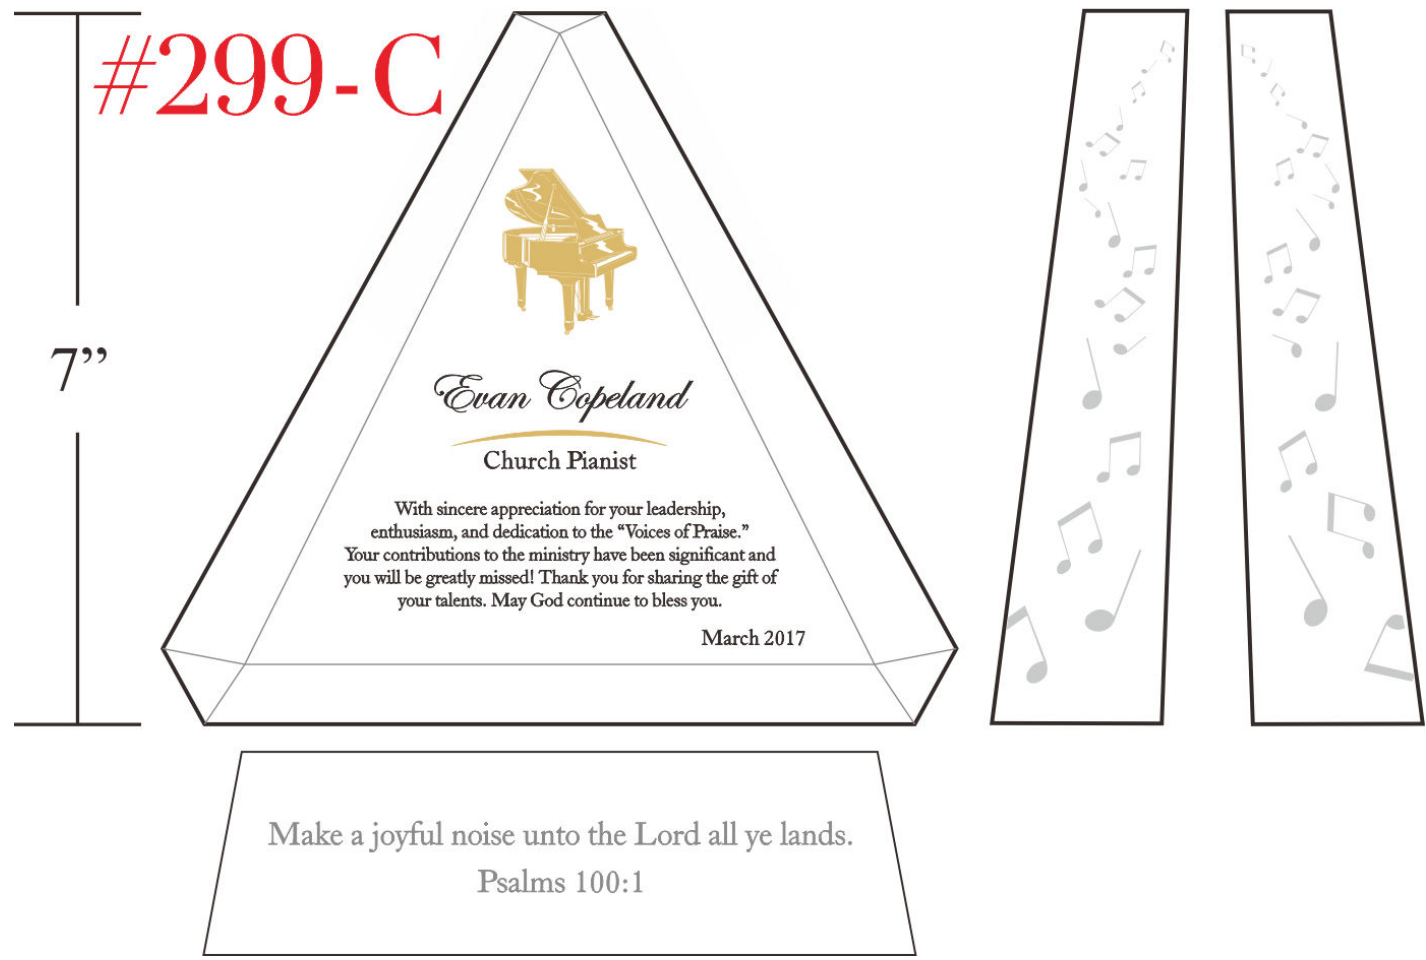

Order ID	Item ID	Item Name	Page x / n
#299-C	CT21070	Music Ministry Appreciation Gift 7"	1 / 1

Copyrights © Crystal Central. All rights reserved.

1. Award inscriptions are deep-etched on the back and bottom of the crystal plaque
2. Accent with "Mars Black & Metallic Gold" color fills as shown