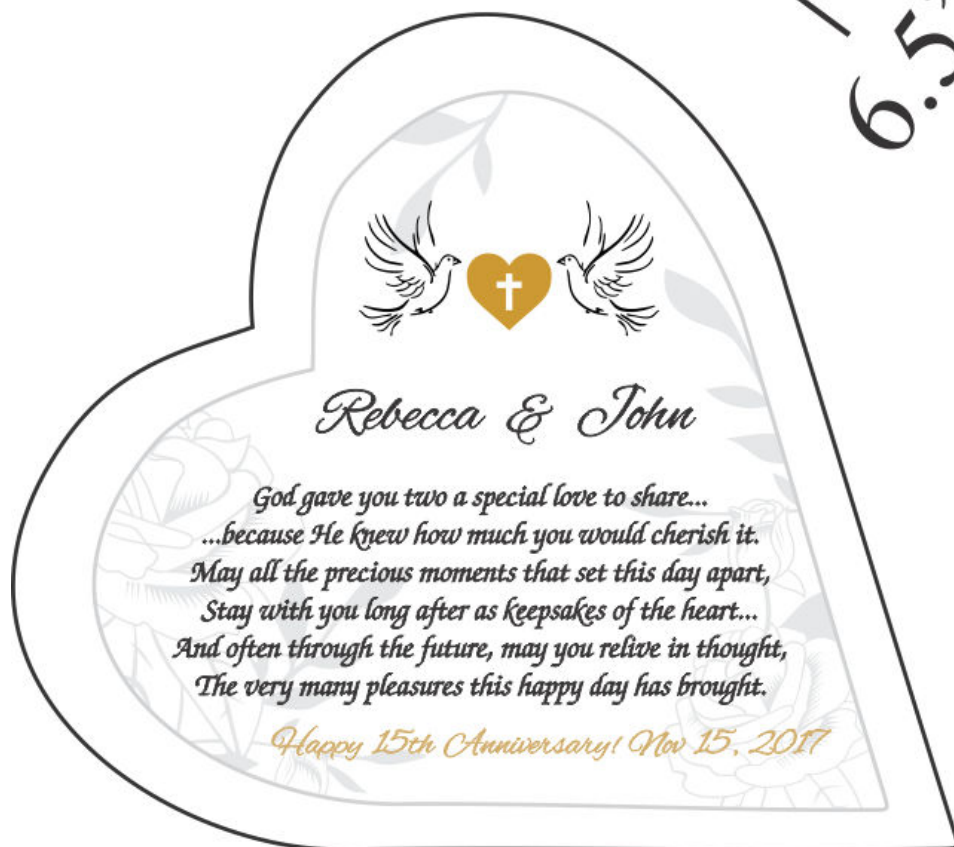

Order ID	Item ID	Item Name	Page x / n
#632-B	CT20065	Crystal Heart 15th Anniv Gift 6.5"	1 / 1

Copyrights © Crystal Central. All rights reserved.

# #632-B

1. Award inscriptions are deep-etched on the front of the crystal plaque
2. Accent with "Mars Black & Metallic Gold" color fills as shown